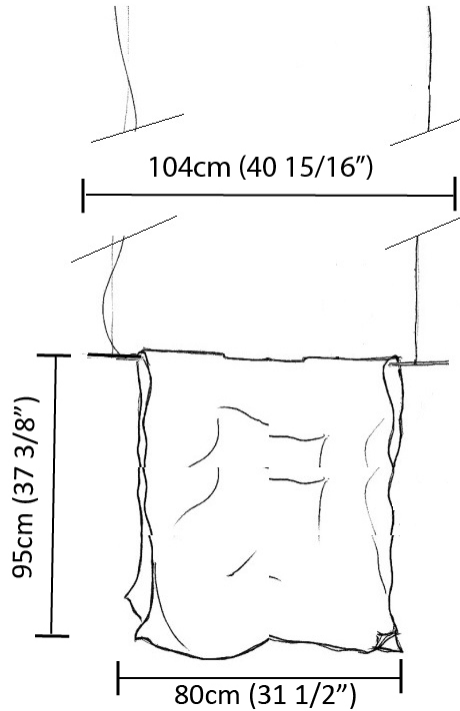

GENERAL

Series: Stendimi _____
Brand: Knikerboker _____
Division: Design _____
Mounting Type: Suspension _____
Mounting Location: Ceiling _____
Subcategory: Pendant _____

PHYSICAL

Shape: Abstract _____
Length (mm): 800 _____
Length (in): 31 ½ _____
Height (mm): 950 _____
Height (in): 37 ¾ _____
Max. Overall Height (mm): 2950 _____
Max. Overall Height (in): 116 ½ _____
Light Distribution: Direct / Indirect _____
Fixture Finish: EWH / EBK / MAN / COF / PRD / SLF / GLF / CLF / BRL / EWS / EWG / EWC / EWR / EBS / EBG / EBC / EBC / EBB / MAS / MAD / MAC / MAB / COS / CGO / CCL / CBL / PRS / PRG / PRC / PRB _____
Fixture Material: Metal _____
Cable Details: 2 Steel Cables 2000mm _____

ELECTRICAL

Lamp Type: LED _____
Total Output Wattage (W): 29.4 _____
Dimming: 0-10V Dimming _____
Driver Included: Yes _____
Driver Location: Integrated _____
Driver Type: Constant Voltage - Universal _____
Driver Class: Class 2 _____
Input Voltage (V): 120 - 277 _____
Output Voltage (V): 24 _____
Upon Request: (Not included - see components) Remote: 0-10Vdc dimming / (Included) Integral Non-dimming 277Vac _____

LED

Number of LEDs: 8 strips _____
Color Temperature (°K): 3000 _____
Max. Delivered Lumen (lm): 3240 _____
CRI: >80 CRI _____
Lamp Life (hrs): 50000 _____

OPTICAL

RATINGS AND CERTIFICATIONS

Certified By: Certified for North American Standards _____
IP rating: IP20 _____